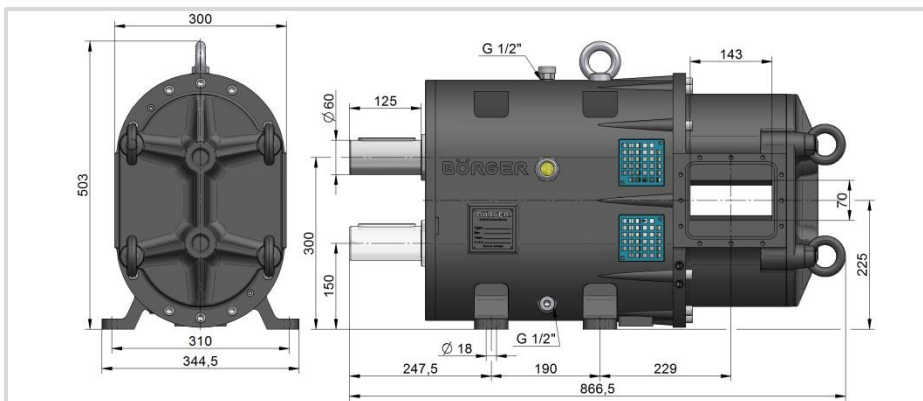

**BL 190**

Weight: 292 kg  
(644 lbs)

**BL 280**

Weight: 314 kg  
(692 lbs)

Production-related deviations in individual dimensions within an acceptable tolerance cannot be ruled out.  
Requests for dimensions regarding a specific order are welcome.